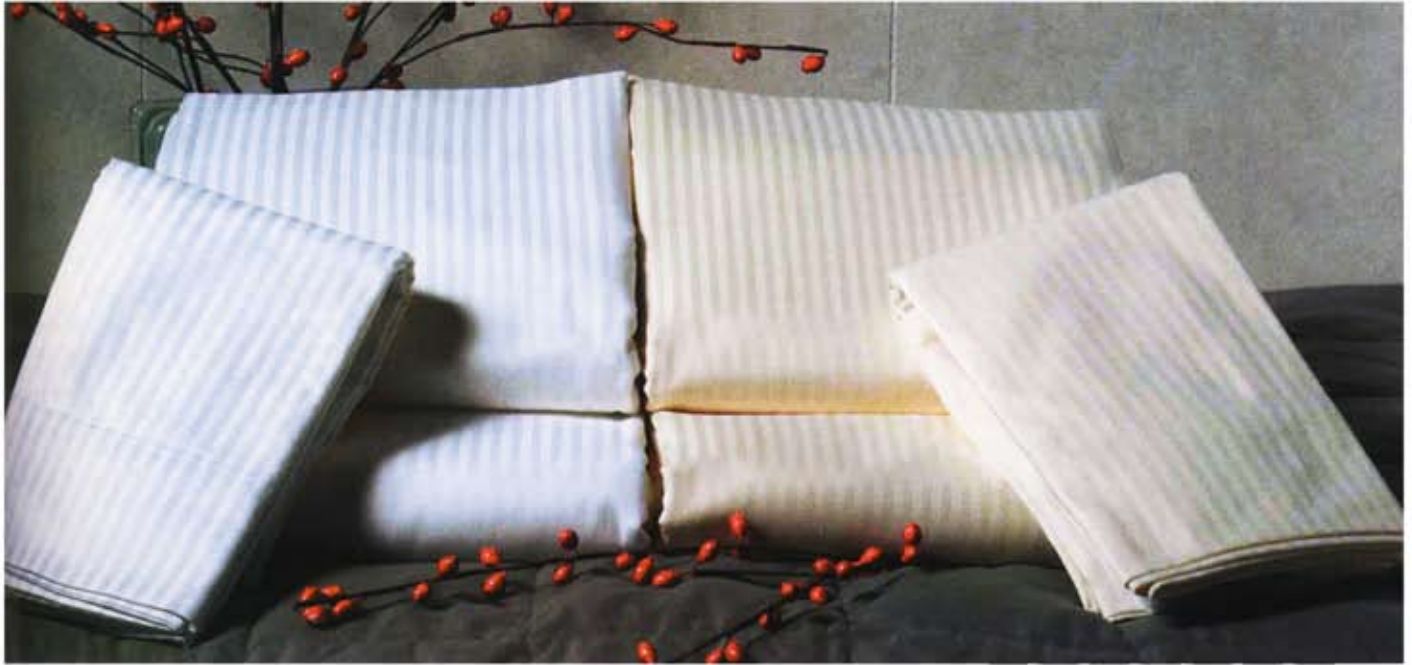

T-250 Thread Count
IVORY

Standard Pillowcase 46"x39"	00008724PC
King Pillowcase 46"x46"	00009982PC
Double Flat Sheet 96"x128"	FOB: mill
Queen Flat Sheet 102"x128"	00008725PC
King Flat Sheet 116"x128"	00008726PC

Comforter/Duvet Covers Full Comforter/Duvet Cover 87"x99"	00010364PC
Queen Comforter/Duvet Cover 94"x99"	00010363PC
King Comforter/Duvet Cover 106"x99"	00010362PC

WHITE

Standard Pillowcase 46"x36"	FOB: mill
King Pillowcase 46"x46"	FOB: mill
Double Flat Sheet 96"x120"	FOB: mill
Queen Flat Sheet 102"x120"	FOB: mill
King Flat Sheet 116"x120"	FOB: mill
Double Fitted Sheet 43"x80"x12"	FOB: mill
Queen Fitted Sheet 60"x80"x12"	FOB: mill
Eastern King Fitted Sheet 78"x80"x12"	FOB: mill
Standard King Fitted Sheet 72"x80"x12"	FOB: mill
California King Fitted Sheet 78"x84"x12"	FOB: mill

Magnificence T-310 Sheets
Color: Ivory (linen color)

Standard Pillowcase 42"x36"	00014433PC
King Pillowcase 42"x46"	00014434PC
Full Flat Sheet 87"x115"	00014435PC
Queen Flat Sheet 96"x115"	00014436PC
King Flat Sheet 114"x115"	00014437PC